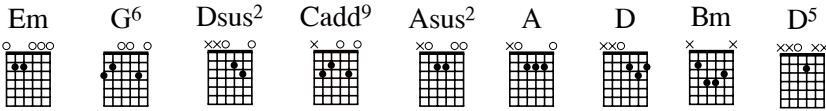

Behind Blue Eyes

Limp Bizkit

Transcribed by Lukas Zinkevicius

Em G⁶ Dsus²

Let all notes ring

Measures 1-4: Treble clef, notes, and guitar tablature for Em, G⁶, and Dsus². The instruction "Let all notes ring" is present above the first measure.

5 Cadd⁹ Asus²

Measures 5-7: Treble clef, notes, and guitar tablature for Cadd⁹ and Asus².

8 Em G⁶

Measures 8-10: Treble clef, notes, and guitar tablature for Em and G⁶. A repeat sign is used at the start of measure 9.

11 Dsus² Cadd⁹

Measures 11-13: Treble clef, notes, and guitar tablature for Dsus² and Cadd⁹.

14 A C D

Measures 14-16: Treble clef, notes, and guitar tablature for A, C, and D. Measure 14 includes a double sharp sign for the second string.